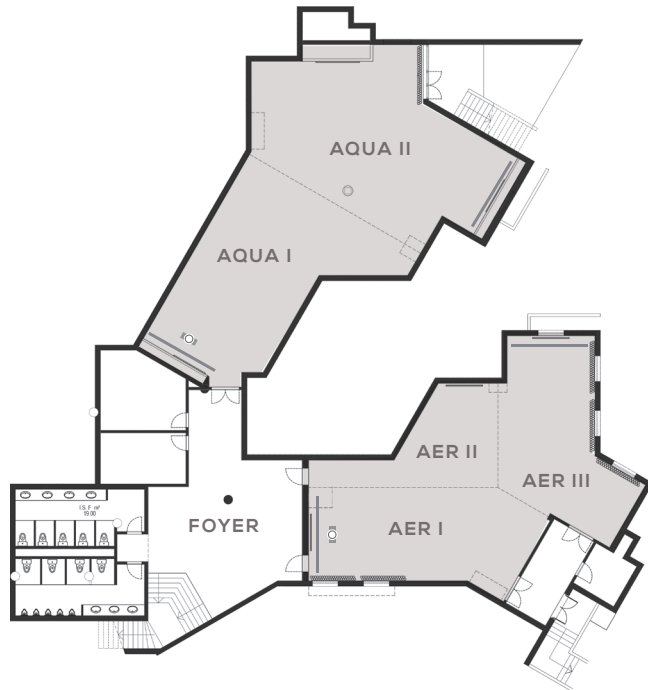

MEETING ROOMS

AUDIOVISUAL EQUIPMENT AVAILABLE
(upon payment)

- LCD projector: 
 - 2 Built-in projectors (3300 lumens)
- Screen: 
 - 4 Built-in screens (3 m x 3 m)
- Sound system
- 2 Wireless handheld microphones
- 1 Wireless headset microphone
- 1 Clip microphone

SUPPORT SERVICES AVAILABLE

- Flip charts
- Wi-Fi in the meeting rooms and public areas free of charge
- Reception area for groups and secretarial services

Floor -1

ROOM	FEATURES						CAPACITIES				
	Area m2	Width	Lenght	Height	Nat. light	Theatre	Classroom	U	Cabaret	Cocktail	Banquet
AQUA +	192	-	-	2,8	X						
AQUA	82	6,6	9,8	2,8	X	120	72	56	108	150	136
AQUA	102	4,8	9,4	2,8	X	64	37	42	66	80	72
AER + +	157	-	-	2,8	X	54	41	30	54	70	64
AER	63	3,5	9,6	2,8	X	64	55	64	84	140	96
AER	33	3,6	3,4	2,8	X	46	25	28	36	56	48
AER	57	4,8	7,15	2,8	✓	22	9	12	12	30	16
AER	57	4,8	7,15	2,8	✓	40	21	24	36	52	48

SUPPORT SERVICES AVAILABLE

- Flip charts
- Wi-Fi in the meeting rooms and public areas free of charge

Ground Floor

ROOM	FEATURES						CAPACITIES					
	Area m ²	Width	Lenght	Height	Nat. light	Theatre	Classroom	U	Cabaret	Cocktail	Banquet	
AMPHITHEATRE	400	14-35	16	2,8	✓	350	-	-	-	-	-	
MULTIPURPOSE ROOM	75	7	10	-	✓	60	28	20	24	70	50	
TERRACE	50	-	-	-	✓	-	-	-	-	50	-	