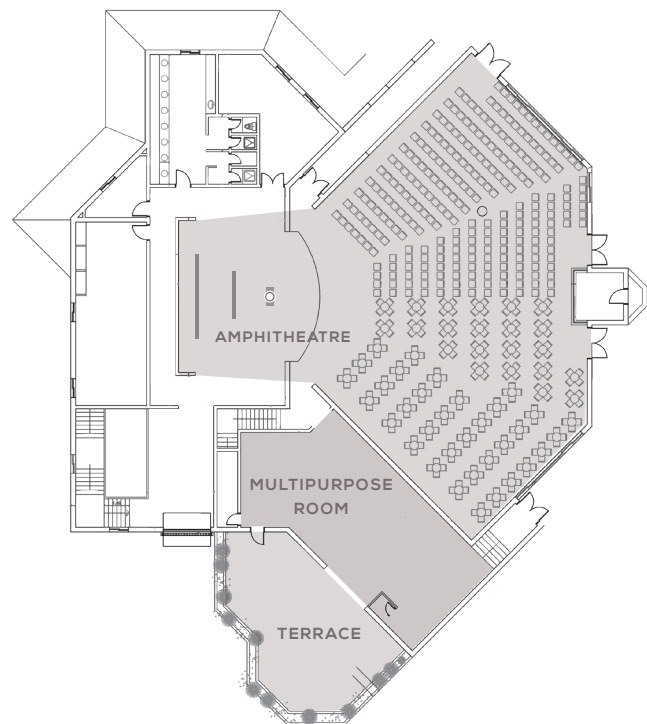

SUPPORT SERVICES AVAILABLE

- Flip charts
- Wi-Fi in the meeting rooms and public areas free of charge
- Reception area for groups and secretarial services

Floor -1

ROOM	FEATURES						CAPACITIES				
	Area m2	Width	Lenght	Height	Nat. light	Theatre	Classroom	U	Cabaret	Cocktail	Banquet
AQUA +	192	-	-	2,8	X						
AQUA	82	6,6	9,8	2,8	X	120	72	56	108	150	136
AQUA	102	4,8	9,4	2,8	X	64	37	42	66	80	72
AER + +	157	-	-	2,8	X	54	41	30	54	70	64
AER	63	3,5	9,6	2,8	X	64	55	64	84	140	96
AER	33	3,6	3,4	2,8	X	46	25	28	36	56	48
AER	57	4,8	7,15	2,8	✓	22	9	12	12	30	16
AER	57	4,8	7,15	2,8	✓	40	21	24	36	52	48

AMPHITHEATRE

AUDIOVISUAL EQUIPMENT AVAILABLE
(upon payment)

- LCD projector: 
 - 1 Built-in projector (4000 lumens)
- Screen: 
 - 2 Built-in screens (7,80 m x 3,80 m | 3,60 m x 3,80 m)
- Sound system
- Lights System
- Wireless handheld microphones

SUPPORT SERVICES AVAILABLE

- Flip charts
- Wi-Fi in the meeting rooms and public areas free of charge

Ground Floor

ROOM	FEATURES						CAPACITIES					
	Area m ²	Width	Lenght	Height	Nat. light	Theatre	Classroom	U	Cabaret	Cocktail	Banquet	
AMPHITHEATRE	400	14-35	16	2,8	✓	350	-	-	-	-	-	
MULTIPURPOSE ROOM	75	7	10	-	✓	60	28	20	24	70	50	
TERRACE	50	-	-	-	✓	-	-	-	-	50	-	