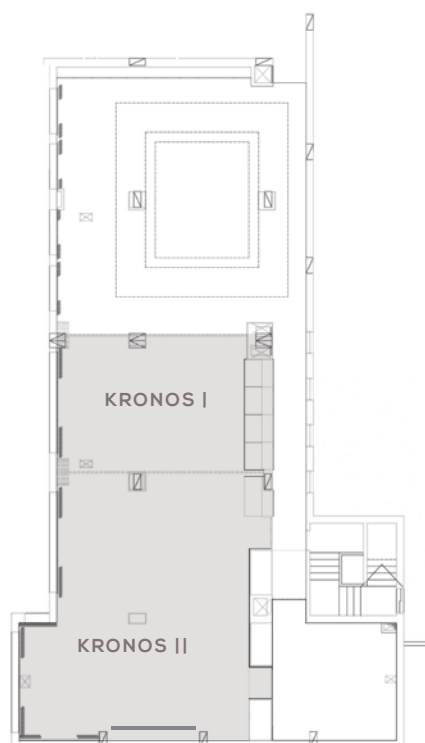

VICTORIA SPORTS & BEACH

FALÉSIA - ALBUFEIRA

★★★★

MEETING ROOMS

Ground Floor

AUDIOVISUAL EQUIPMENT AVAILABLE
(upon payment)

- LCD projector: 
 - 1 Portable Projector (3200 lumens)
- Screen: 
 - 1 Built-in screen (2,5 m x 1,8 m)
- Sound system
- 2 Wireless handheld microphones

SUPPORT SERVICES AVAILABLE

- Flip charts
- Wi-Fi in the meeting rooms
and public areas free of charge

ROOM	FEATURES						CAPACITIES					
	Area m2	Width	Lenght	Height	Nat. light	Theatre	Classroom	U	Cabaret	Cocktail	Banquet	
KRONOS I + II	133	8	15	2,9	✓							
KRONOS I	50	8	5	2,9	✓	25	X	10	18	42	24	
KRONOS II	83	8	10	2,9	✓	40	20	20	36	86	48	