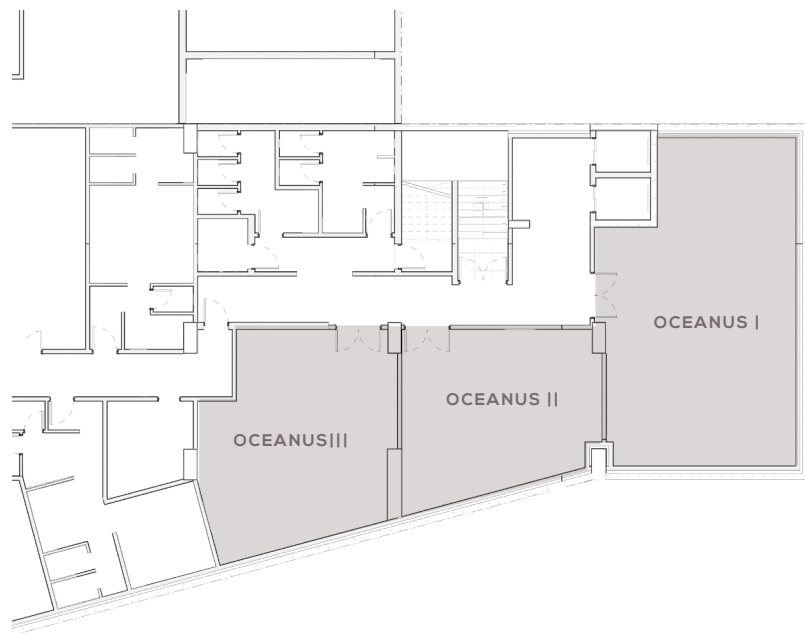

## MEETING ROOMS

Floor -2

AUDIOVISUAL EQUIPMENT AVAILABLE  
( upon payment )

- LCD projector:
- 1 Portable LCD screen

SUPPORT SERVICES AVAILABLE

- Flip chart
- Wi-Fi in the meeting rooms and public areas free of charge

FEATURES							CAPACITIES					
ROOM	Area sq. m.	Width	Lenght	Height	Nat. light	Theatre	Classroom	U	Boardroom	Cocktail	Banquet	
OCEANUS I	70	-	-	2,5	X							
OCEANUS II	38	-	-	2,5	X				X	-	-	
OCEANUS III	46	-	-	2,5	X				X	-	-	