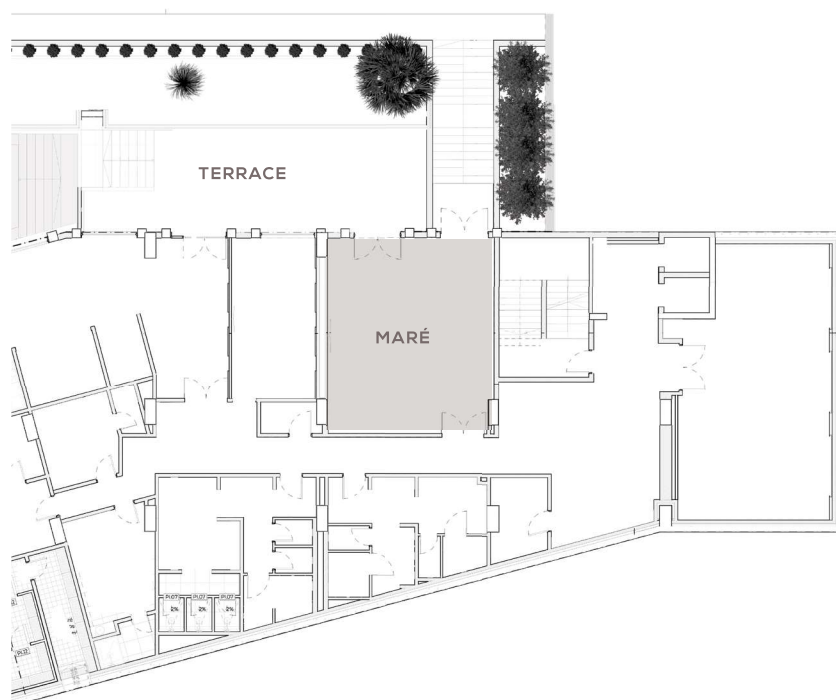

MULTIPURPOSE ROOM

Floor -1

AUDIOVISUAL EQUIPMENT AVAILABLE
(upon payment)

- Portable LCD Projector
- Portable Screen

SUPPORT SERVICES AVAILABLE

- Flip chart
- Wi-Fi in the meeting rooms and public areas free of charge

FEATURES						CAPACITIES						
ROOM	Area sq. m.	Width	Lenght	Height	Nat. light	Theatre	Classroom	U	Boardroom	Cabaret	Cocktail	Banquet
MARÉ	53	6,6	8	2,5	✓	50	36	24	27	24	50	X

MEETING ROOMS

Floor -2

AUDIOVISUAL EQUIPMENT AVAILABLE
(upon payment)

- Portable LCD Projector
- Portable Screen

SUPPORT SERVICES AVAILABLE

- Flip chart
- Wi-Fi in the meeting rooms and public areas free of charge

FEATURES						CAPACITIES						
ROOM	Area sq. m.	Width	Lenght	Height	Nat. light	Theatre	Classroom	U	Boardroom	Cabaret	Cocktail	Banquet
OCEANUS I	70	11	6,5	2,5	X							
OCEANUS II	31	6,6	4,8	2,5	X	70	50	24	30	X	X	X
OCEANUS III	45	7	6,5	2,5	X	28	16	18	24	X	X	X
						32	24	18	24	X	X	X