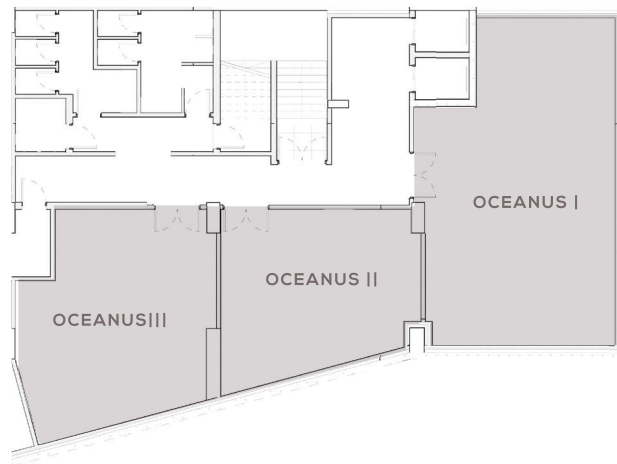

FEATURES						CAPACITIES						
ROOM	Area sq. m.	Width	Lenght	Height	Nat. light	Theatre	Classroom	U	Boardroom	Cabaret	Cocktail	Banquet
MARÉ	53	6,6	8	2,5	✓	50	36	24	27	24	50	X

MEETING ROOMS

Floor -2

AUDIOVISUAL EQUIPMENT AVAILABLE
(upon payment)

- Portable LCD Projector
- Portable Screen

SUPPORT SERVICES AVAILABLE

- Flip chart
- Wi-Fi in the meeting rooms and public areas free of charge

FEATURES						CAPACITIES						
ROOM	Area sq. m.	Width	Lenght	Height	Nat. light	Theatre	Classroom	U	Boardroom	Cabaret	Cocktail	Banquet
OCEANUS I	70	11	6,5	2,5	X							
OCEANUS II	31	6,6	4,8	2,5	X	70	50	24	30	X	X	X
OCEANUS III	45	7	6,5	2,5	X	28	16	18	24	X	X	X
						32	24	18	24	X	X	X