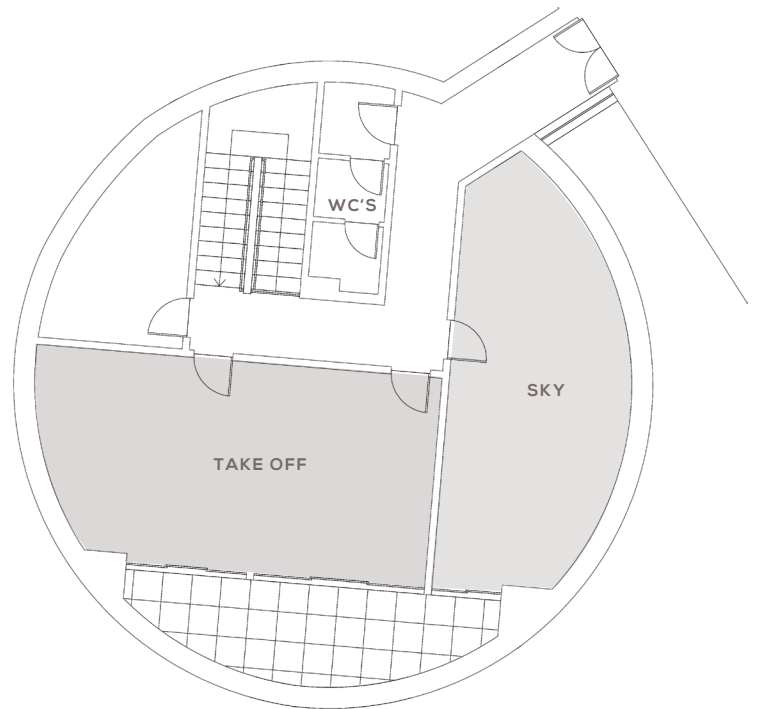

MEETING ROOMS

Floor 1

AUDIOVISUAL EQUIPMENT AVAILABLE
(upon payment)

- LCD Projector
- 75-inch LCD TV

SUPPORT SERVICES AVAILABLE

- Flip chart
- Wi-Fi in the meeting rooms and public areas free of charge
- Complimentary coffee station (coffee and tea machine)

FEATURES						CAPACITIES						
ROOM	Area sq. m.	Width	Lenght	Height	Nat. light	Theatre	Classroom	U	Boardroom	Cabaret	Cocktail	Banquet
TAKE OFF	34	3,9	8	2,5	✓	34	-	-	-	X	X	X
SKY	27	3	8	2,5	✓	-	-	-	12	X	X	X