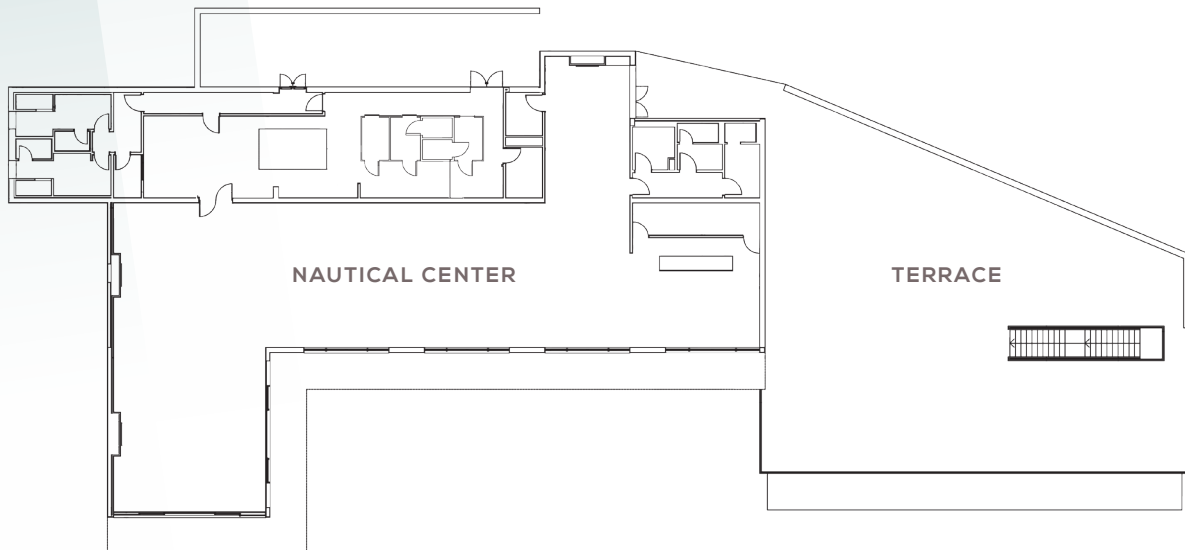

SUPPORT SERVICES AVAILABLE

- Flip chart
- Stage
- Wi-Fi in the meeting rooms
and public areas free of charge

FEATURES						CAPACITIES						
ROOM	Area sq. m.	Width	Lenght	Height	Nat. light	Theatre	Classroom	U	Boardroom	Cabaret	Cocktail	Banquet
												
OLIVEIRA I + II	210	14	15	3,5	✓	200	90	52	68	78	180	160
OLIVEIRA I	105	7	15	3,5	✗	100	45	34	40	36	80	70
OLIVEIRA II	105	7	15	3,5	✓	100	45	34	40	36	80	70

ROOM	FEATURES						CAPACITIES						
	Area sq. m.	Width	Lenght	Height	Nat. light	Theatre	Classroom	U	Boardroom	Cabaret	Cocktail	Banquet	
AZINHEIRA	44	4,7	9,5	2,4	X	40	30	20	24	X	X	X	

NAUTICAL CENTER

GROUND FLOOR