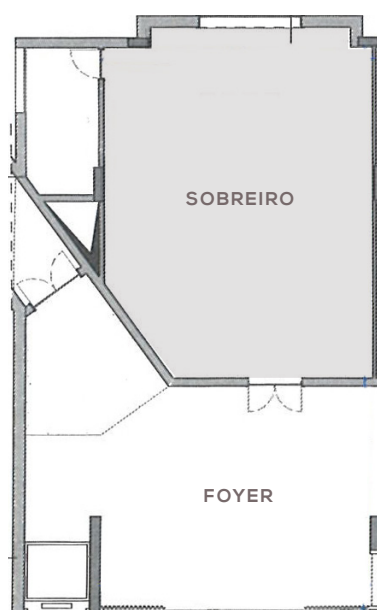

SUPPORT SERVICES AVAILABLE

- Flip chart
- Stage
- Wi-Fi in the meeting rooms
and public areas free of charge

ROOM	FEATURES						CAPACITIES						
	Area sq. m.	Width	Lenght	Height	Nat. light	Theatre	Classroom	U	Boardroom	Cabaret	Cocktail	Banquet	
SOBREIRO	85	7,5	7	3,5	✓	60	36	30	34	30	75	50	

SUPPORT SERVICES AVAILABLE

- Flip chart
- Stage
- Wi-Fi in the meeting rooms
and public areas free of charge

FEATURES						CAPACITIES						
ROOM	Area sq. m.	Width	Lenght	Height	Nat. light	Theatre	Classroom	U	Boardroom	Cabaret	Cocktail	Banquet
												
OLIVEIRA I + II	210	14	15	3,5	✓	200	90	52	68	78	180	160
OLIVEIRA I	105	7	15	3,5	✗	100	45	34	40	36	80	70
OLIVEIRA II	105	7	15	3,5	✓	100	45	34	40	36	80	70