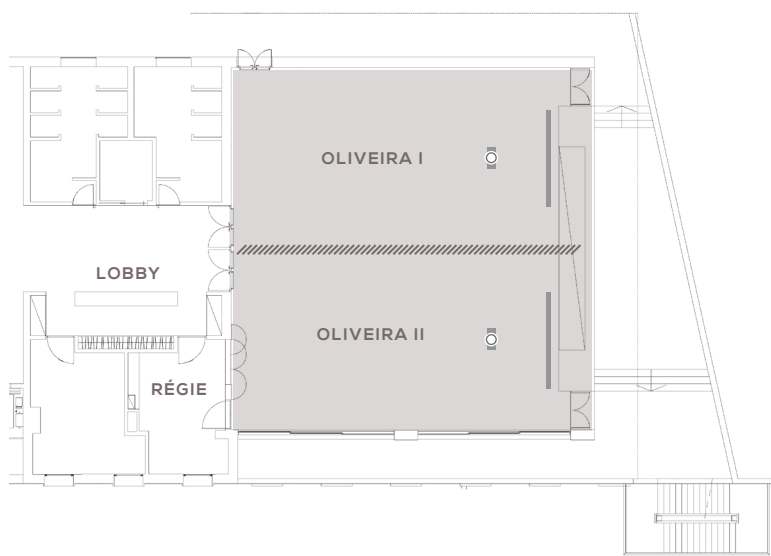

SUPPORT SERVICES AVAILABLE

- Flip chart
- Stage
- Wi-Fi in the meeting rooms
and public areas free of charge

ROOM	FEATURES						CAPACITIES						
	Area sq. m.	Width	Lenght	Height	Nat. light	Theatre	Classroom	U	Boardroom	Cabaret	Cocktail	Banquet	
SOBREIRO	85	7,5	7	3,5	✓	60	36	30	34	30	75	50	

SUPPORT SERVICES AVAILABLE

- Flip chart
- Stage
- Wi-Fi in the meeting rooms
and public areas free of charge

FEATURES						CAPACITIES						
ROOM	Area sq. m.	Width	Lenght	Height	Nat. light	Theatre	Classroom	U	Boardroom	Cabaret	Cocktail	Banquet
												
OLIVEIRA I + II	210	14	15	3,5	✓	200	90	52	68	78	180	160
OLIVEIRA I	105	7	15	3,5	✗	100	45	34	40	36	80	70
OLIVEIRA II	105	7	15	3,5	✓	100	45	34	40	36	80	70